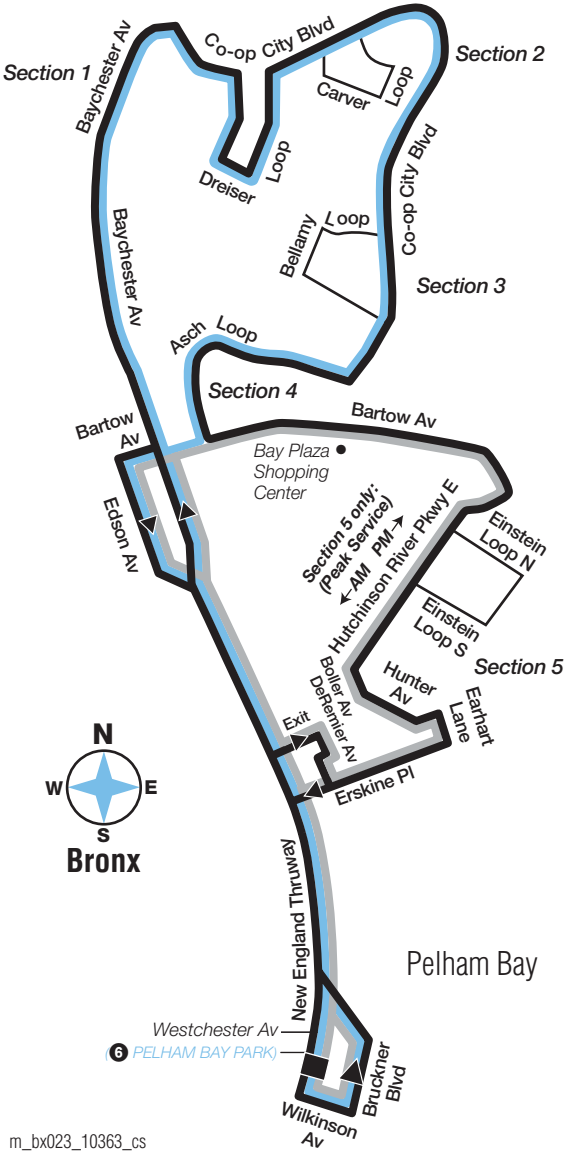

Co-op City Loop

m_bx023_10363_cs

Bx23 LEGEND

■ Terminal

(6) STATION NAME
Subway Connection

Off-Peak & Weekend Service
— Section 1,2,3,4,5

Weekday Peak Period Service
— Section 1,2,3,4
— Section 5