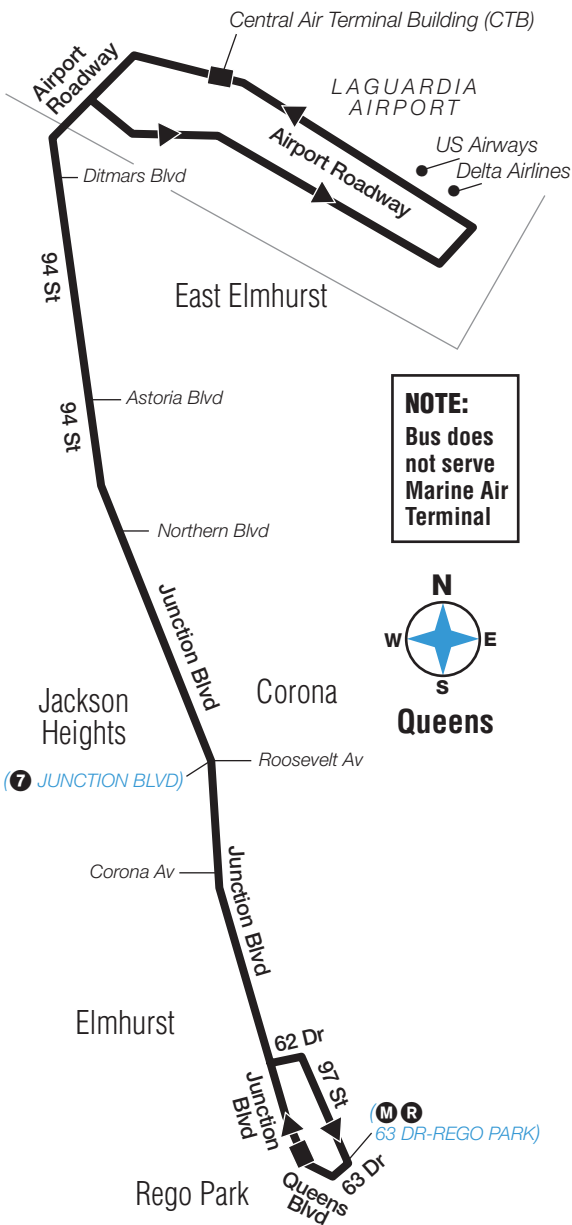

Q72 LEGEND

■ Terminal

(R) STATION NAME
Subway Connection