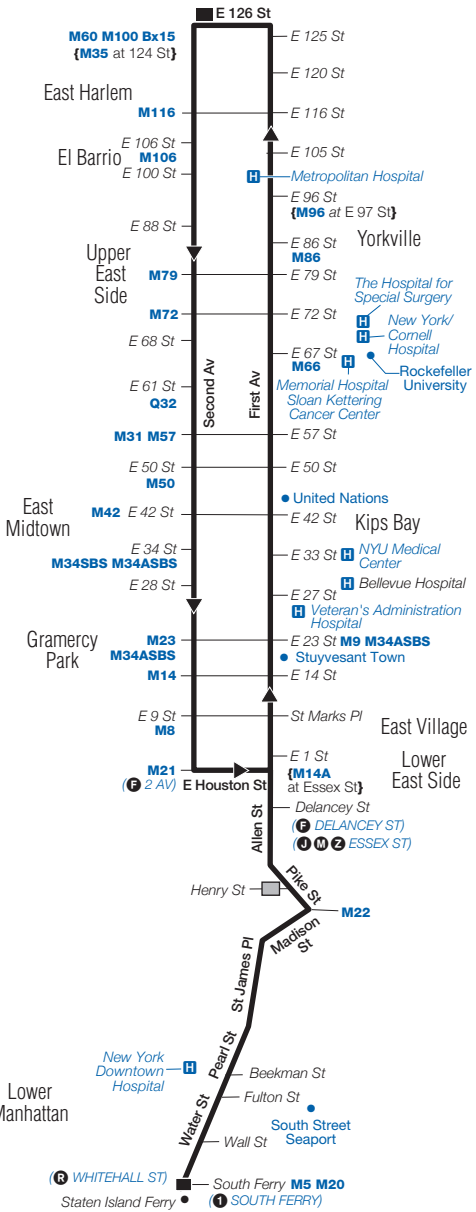

*Bus terminates at 1 Av/E 125 St.

ma015/126/9/4/2011//111086/111071/111072//D1/8/523-2011NW

Manhattan

ma015a12018_cs

M15 MAP LEGEND

Local/Limited/SBS Bus Transfers: shown in bold blue type.

Terminal

Part-time Terminal