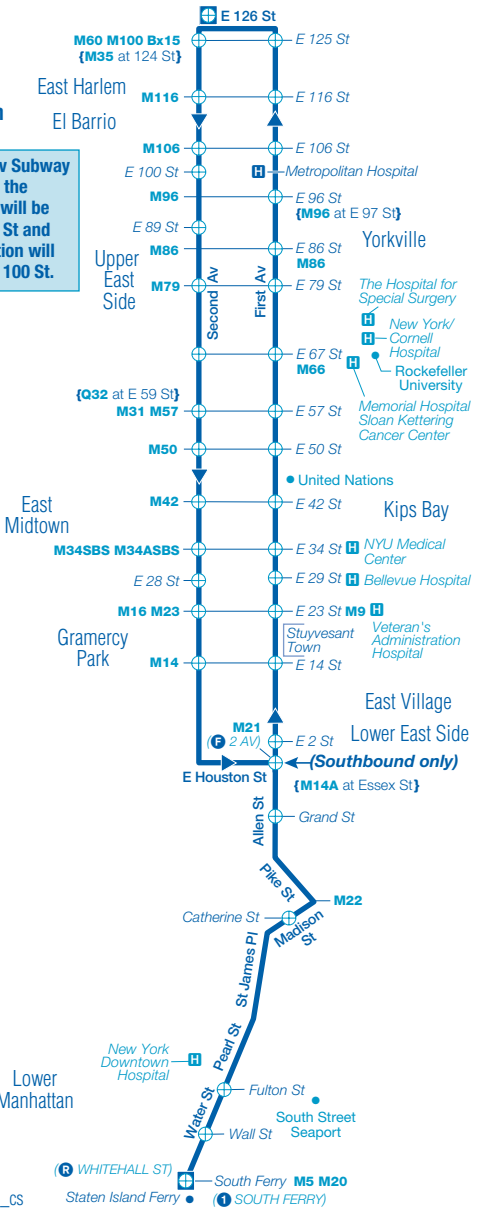

M15 +SelectBusService Sunday to East Harlem, cont.

Lowr Man South Ferry	E Village 1 Av/ E 2 St	E Village 1 Av/ E 14 St	Yorkville 1 Av/ E 96	E Harlem 2 Av/ E 126
4:18	4:37	4:41	5:05	5:12*
4:26	4:45	4:49	5:13	5:22
4:35	4:54	4:58	5:22	5:31
4:43	5:02	5:06	5:32	5:41
4:51	5:10	5:14	5:40	5:49
4:59	5:18	5:22	5:48	5:57
5:07	5:28	5:32	5:58	6:07
5:15	5:36	5:40	6:06	6:15
5:24	5:45	5:49	6:15	6:22*
5:33	5:54	5:58	6:24	6:33
5:42	6:03	6:07	6:29	6:38
5:51	6:12	6:16	6:38	6:47
6:00	6:19	6:23	6:45	6:52*
6:09	6:28	6:32	6:54	7:03
6:17	6:36	6:40	7:02	7:10
6:26	6:45	6:49	7:11	7:19
6:34	6:53	6:57	7:19	7:27
6:43	7:02	7:06	7:29	7:37
6:51	7:10	7:14	7:37	7:45
7:00	7:17	7:21	7:44	7:50*
7:08	7:25	7:29	7:52	8:00
7:17	7:34	7:38	8:01	8:09
7:25	7:42	7:46	8:09	8:17
7:34	7:51	7:55	8:18	8:26
7:44	8:01	8:05	8:28	8:36
7:54	8:11	8:15	8:38	8:46
8:04	8:21	8:25	8:48	8:54*
8:14	8:31	8:34	8:56	9:04
8:24	8:41	8:44	9:06	9:14
8:34	8:49	8:52	9:14	9:20*
8:44	8:59	9:02	9:24	9:32
8:54	9:09	9:12	9:34	9:40*
9:04	9:19	9:22	9:44	9:52
9:14	9:29	9:32	9:54	10:00*
9:24	9:39	9:42	10:04	10:10*
9:34	9:49	9:52	10:14	10:20*
9:44	9:59	10:02	10:24	10:30*
9:54	10:09	10:12	10:34	10:40*
10:04	10:19	10:22	10:44	10:50*
10:14	10:29	10:32	10:54	11:00*
10:24	10:39	10:42	11:04	11:10*
10:36	10:51	10:54	11:16	11:22*
10:48	11:03	11:06	11:28	11:34*
11:00	11:15	11:18	11:40	11:46*

NOTES

NOTES

Manhattan

During 2nd Av Subway construction, the 86 St station will be located at 89 St and the 96 St station will be located at 100 St.

ma015s11271_cs

M15 +selectbusservice

Local/Limited/SBS Bus Transfers: shown in bold blue type.