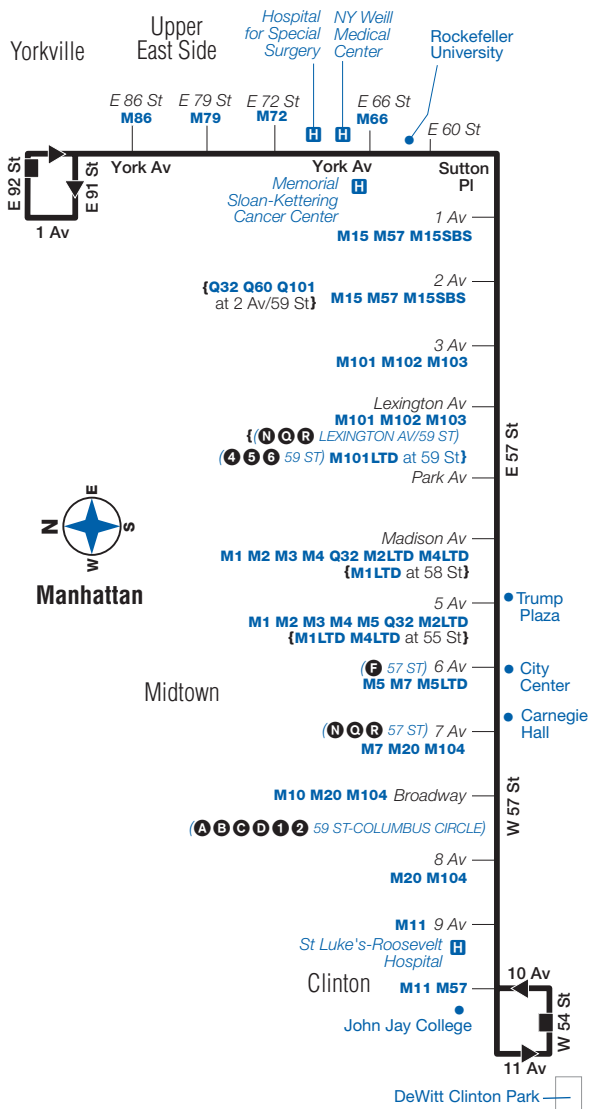

ma031a11284_cs

M31 MAP LEGEND

Local/Limited/SBS Bus Transfers: shown in bold blue type.

Terminal

Point of Interest

(N STATION NAME)

Subway Connection

For Accessible subway stations, travel directions and other information:

Call 511 or visit www.mta.info