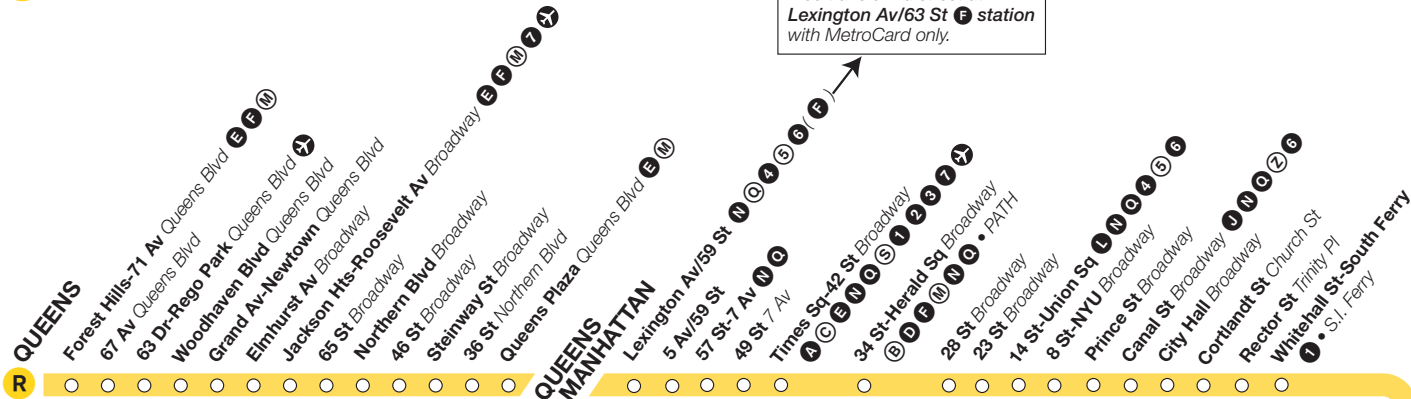

Effective December 4, 2011

Train Timetable

New York City Transit *Going your way*

R trains operate local between Forest Hills-71 Av, Queens, and 95 St/4 Av, Brooklyn, at all times except late nights.

During late nights, **R** trains operate only in Brooklyn between 36 St and 95 St/4 Av.

R Broadway Local

Free transfer via street at Lexington Av/63 St F station with MetroCard only.

Station Service

- PART-TIME**
Train does not always operate or sometimes skips this station.
- LATE-NIGHT SERVICE**
Train stops at this station late night only.
- ACCESSIBLE STATION**

Shuttle Service →

Sunday Service

R Southbound

From Forest Hills-71 Av, Queens, to 95 St, Brooklyn

Frst Hills 71 Av	Roosevelt Av	Lex Av	Times Sq	Canal St	Whitehall St	DeKalb Av	Atlantic Av- Barclays Ctr	36 St	59 St	95 St
								12:18	12:23	12:30
								12:36	12:41	12:48
								12:56	1:01	1:08
								1:16	1:21	1:28
								1:36	1:41	1:48
								1:56	2:01	2:08
								2:16	2:21	2:28
								2:36	2:41	2:48
								2:56	3:01	3:08
								3:16	3:21	3:28
								3:36	3:41	3:48
								3:56	4:01	4:08
								4:16	4:21	4:28
								4:36	4:41	4:48
								4:56	5:01	5:08
								5:16	5:21	5:28
								5:36	5:41	5:48
								—	5:57	6:04
								—	6:17	6:24

Shuttle Service →

11:56 12:01 12:08

Sunday Service

R Northbound

From 95 St, Brooklyn, to Forest Hills-71 Av, Queens

95 St	59 St	36 St	Atlantic Av- Barclays Ctr	DeKalb Av	Whitehall St	Canal St	Times Sq	Lex Av	Roosevelt Av	Frst Hills 71 Av
12:06	12:13	12:18								
12:26	12:33	12:38								
12:46	12:53	12:58								
1:06	1:13	1:18								
1:26	1:33	1:38								
1:46	1:53	1:58								
2:06	2:13	2:18								
2:26	2:33	2:38								
2:46	2:53	2:58								
3:06	3:13	3:18								
3:26	3:33	3:38								
3:46	3:53	3:58								
4:06	4:13	4:18								
4:26	4:33	4:38								
4:46	4:53	4:58								
5:06	5:13	5:18								